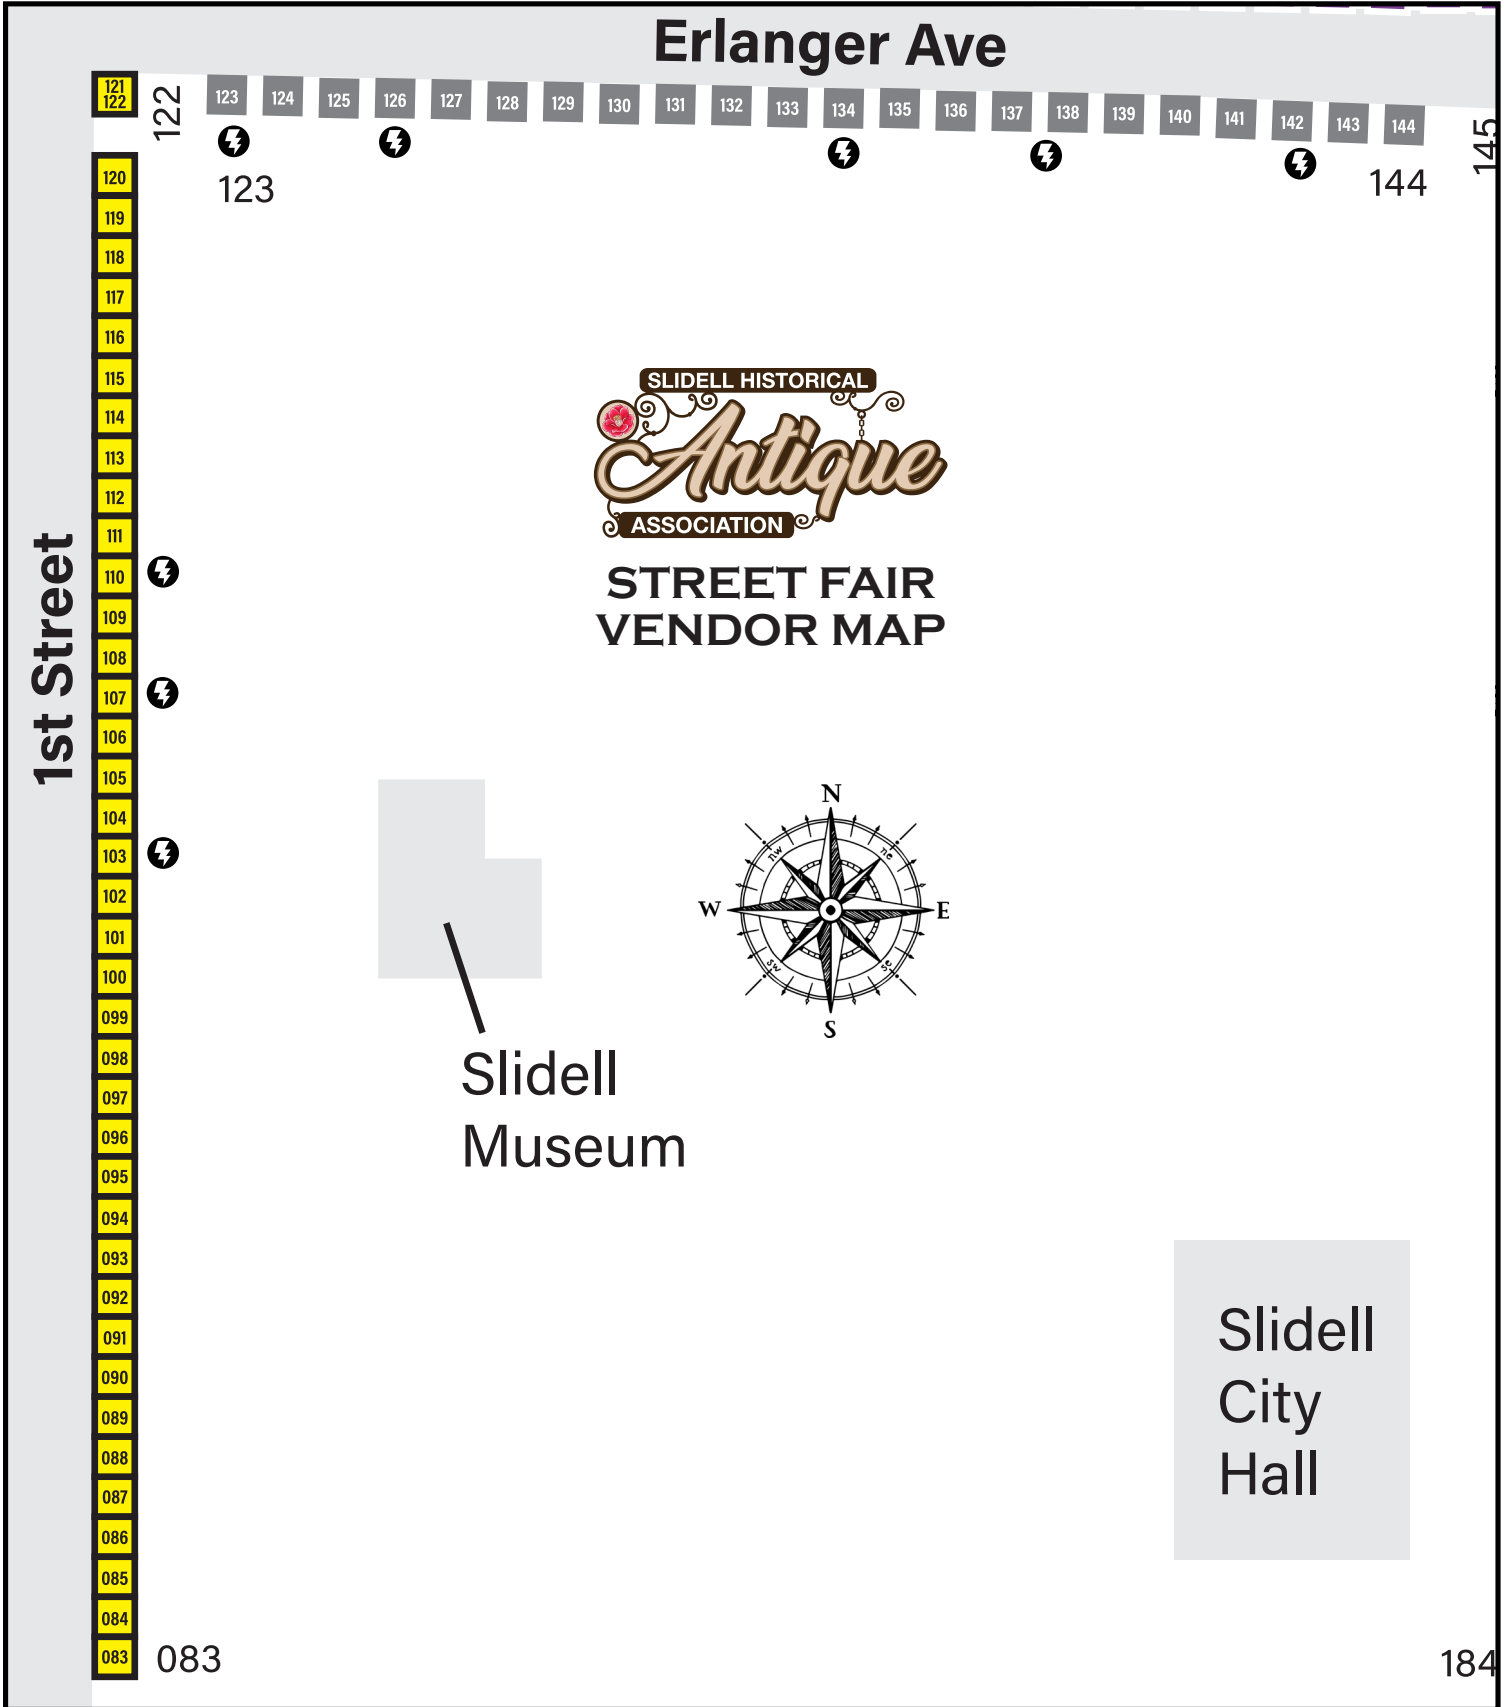

YELLOW

NUMBERS 083 - 122

Booths located on the Southeast corner of First Street and Erlanger Ave, extending South on the East side of First Street.